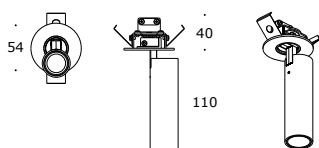

POINTER 30 RECESS

Recessed adjustable LED spotlight for accent lighting. Anti-glare baffle for minimal glare and full 360° rotation and 80° tilt adjustment.

reference	2400HW/WW/W
cut-out mm	Ø 45
led wattage	7 W
power supply	max 200 mA DC
190 lamp	COB 2700, 3000, 4000 K / CRI 97+
IP20 optics	44°